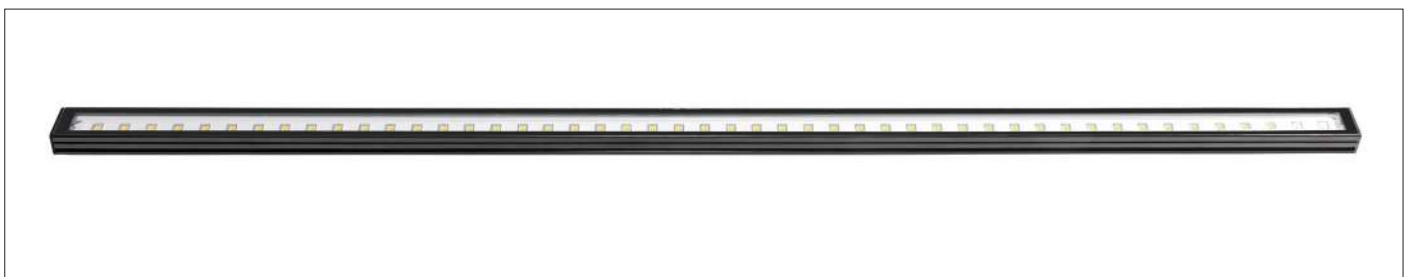

Type	Colour	Power Consumption [W]	Voltage	No. of LEDs
548-S	Single	5	DC24V	24
1048-S	Single	10	DC24V	48
548-3in1	RGB 3in1	5	DC24V	24
1048-3in1	RGB 3in1	10	DC24V	48

LIGHT BEAM ANGLE 120°

TTC Timmler Technology GmbH  
Christian-Schäfer-Straße 8  
D-53881 Flammersheim [Cologne/Bonn]  
T +49 2255 9212-00  
F +49 2255 9212-99  
E [info@ado-lights.com](mailto:info@ado-lights.com)  
I [www.ado-lights.com](http://www.ado-lights.com)  
[www.led-luc.com](http://www.led-luc.com)