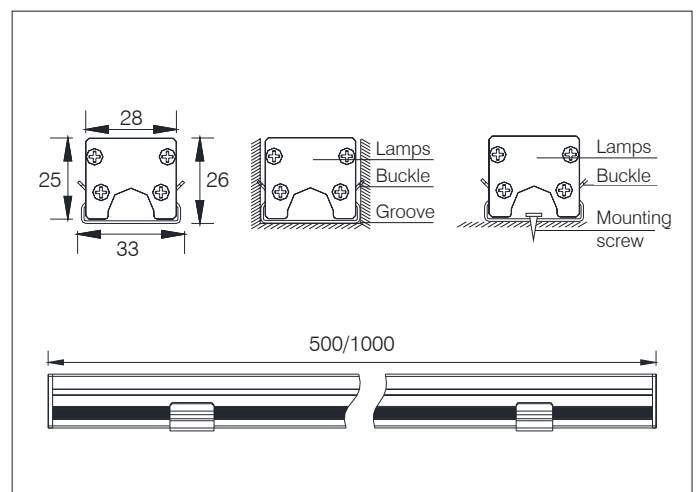

## LED-WallWasher 1000.x

BASE INFORMATION, PICTURES  
AND TECHNICAL SPECIFICATIONS

<b>DIMENSIONS [L X W X H]</b>	500/ 1,000 x 44 x 97 mm
<b>POWER CONSUMPTION</b>	18/24/27/30/36 W   see diagram
<b>NUMBER OF LEDS</b>	18/24/27/30   see diagram
<b>VOLTAGE</b>	24V DC
<b>LIGHT BEAM ANGLE</b>	15°/25°/45°/60°/10°-60°
<b>SERVICE LIFE</b>	LED 50,000 hours at 70% of mean luminous flux
<b>COLOUR TEMPERATURE</b>	Single colour   RGB   RGB 3in1
<b>CONTROL INTERFACE</b>	RGB suitable for DMX512
<b>CRI</b>	CRI > 80
<b>IP RATING</b>	IP66   Safety level III
<b>LUMINAIRE HOUSING</b>	Aluminium   PMMA, 5 mm or black powder-coated
<b>CONVERTER</b>	Overload protection Overtemperature protection Short-circuit protection -25° C to +45° C
<b>WEIGHT</b>	2.6 kg

## LED-WallWasher 1048.x

BASE INFORMATION, PICTURES  
AND TECHNICAL DRAWINGS

**DIMENSIONS [L X W X H]** 500/1,000 x 28 x 25 mm

**POWER CONSUMPTION** 10 W | see diagram

**NUMBER OF LEDS** 48 | see diagram

**VOLTAGE** 24V DC

**LIGHT BEAM ANGLE** 120°

**SERVICE LIFE** LED 50,000 hours at  
70% of mean luminous flux

**COLOUR TEMPERATURE** Single colour | RGB 3in1

**CONTROL INTERFACE** RGB suitable for DMX512

**CRI** CRI > 80

**IP RATING** IP66 | Safety level III

Type	Colour	Power Consumption [W]	Voltage	No. of LEDs
548-S	Single	5	DC24V	24
1048-S	Single	10	DC24V	48
548-3in1	RGB 3in1	5	DC24V	24
1048-3in1	RGB 3in1	10	DC24V	48

LIGHT BEAM ANGLE 120°

TTC Timmler Technology GmbH  
Christian-Schäfer-Straße 8  
D-53881 Flammersheim [Cologne/Bonn]  
T +49 2255 9212-00  
F +49 2255 9212-99  
E [info@ado-lights.com](mailto:info@ado-lights.com)  
I [www.ado-lights.com](http://www.ado-lights.com)  
[www.led-luc.com](http://www.led-luc.com)