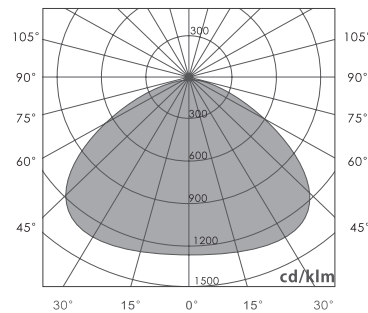

DIMENSIONS [L X W X H] 500/1,000 x 28 x 25 mm

POWER CONSUMPTION 10 W | see diagram

NUMBER OF LEDS 48 | see diagram

VOLTAGE 24V DC

LIGHT BEAM ANGLE 120°

SERVICE LIFE LED 50,000 hours at
70% of mean luminous flux

COLOUR TEMPERATURE Single colour | RGB 3in1

CONTROL INTERFACE RGB suitable for DMX512

CRI CRI > 80

IP RATING IP66 | Safety level III

LUMINAIRE HOUSING Aluminium | PMMA, 5 mm
or black powder-coated

CONVERTER Overload protection
Overtemperature protection
Short-circuit protection
-25° C to +45° C

WEIGHT 2.6 kg

TYPES – COLOURS + NO. OF LEDS

Type	Colour	Power Consumption [W]	Voltage	No. of LEDs
548-S	Single	5	DC24V	24
1048-S	Single	10	DC24V	48
548-3in1	RGB 3in1	5	DC24V	24
1048-3in1	RGB 3in1	10	DC24V	48

LIGHT BEAM ANGLE 120°