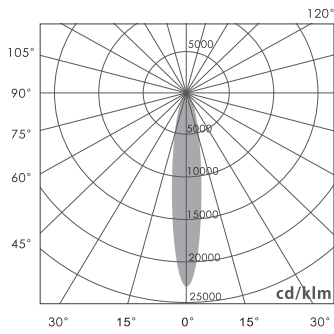

### TECHNICAL DRAWINGS

LIGHT BEAM ANGLE 15°

LIGHT BEAM ANGLE 10°-60°

LIGHT BEAM ANGLE 25°

LIGHT BEAM ANGLE 45°

LIGHT BEAM ANGLE 60°

Subject to technical changes · issued 02/2022