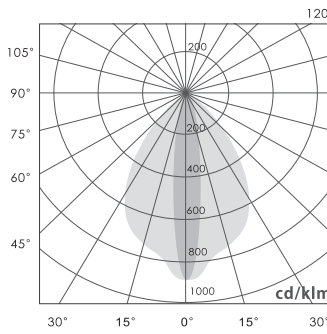

### TECHNICAL DRAWINGS

LIGHT BEAM ANGLE 15°

LIGHT BEAM ANGLE 10°-60°

LIGHT BEAM ANGLE 25°

LIGHT BEAM ANGLE 45°

LIGHT BEAM ANGLE 60°

Subject to technical changes · issued 02/2022

## LED-WallWasher 1000.x

BASE INFORMATION, PICTURES  
AND TECHNICAL SPECIFICATIONS

<b>DIMENSIONS [L X W X H]</b>	500/ 1,000 x 44 x 97 mm
<b>POWER CONSUMPTION</b>	18/24/27/30/36 W   see diagram
<b>NUMBER OF LEDS</b>	18/24/27/30   see diagram
<b>VOLTAGE</b>	24V DC
<b>LIGHT BEAM ANGLE</b>	15°/25°/45°/60°/10°-60°
<b>SERVICE LIFE</b>	LED 50,000 hours at 70% of mean luminous flux
<b>COLOUR TEMPERATURE</b>	Single colour   RGB   RGB 3in1
<b>CONTROL INTERFACE</b>	RGB suitable for DMX512
<b>CRI</b>	CRI > 80
<b>IP RATING</b>	IP66   Safety level III
<b>LUMINAIRE HOUSING</b>	Aluminium   PMMA, 5 mm or black powder-coated
<b>CONVERTER</b>	Overload protection Overtemperature protection Short-circuit protection -25° C to +45° C
<b>WEIGHT</b>	2.6 kg

## LED-WallWasher 1048.x

BASE INFORMATION, PICTURES  
AND TECHNICAL DRAWINGS

**DIMENSIONS [L X W X H]** 500/1,000 x 28 x 25 mm

**POWER CONSUMPTION** 10 W | see diagram

**NUMBER OF LEDS** 48 | see diagram

**VOLTAGE** 24V DC