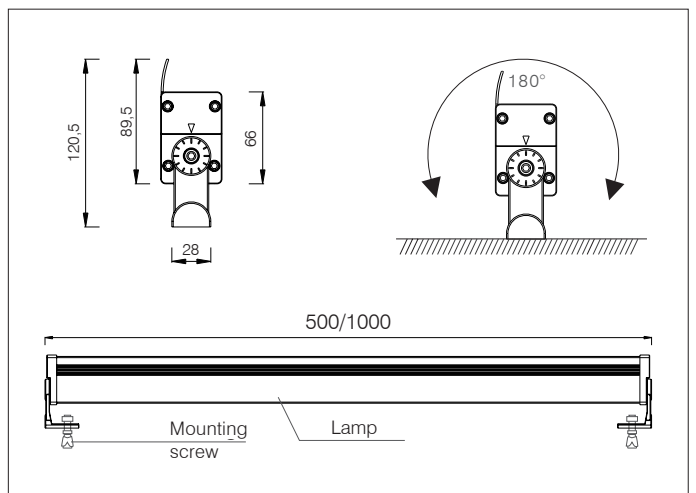

### TECHNICAL DRAWINGS

LIGHT BEAM ANGLE 15°

LIGHT BEAM ANGLE 10°-60°

LIGHT BEAM ANGLE 25°

LIGHT BEAM ANGLE 45°

LIGHT BEAM ANGLE 60°

Subject to technical changes · issued 02/2022

## LED-WallWasher 1000.x

BASE INFORMATION, PICTURES  
AND TECHNICAL SPECIFICATIONS

<b>DIMENSIONS [L X W X H]</b>	500/ 1,000 x 44 x 97 mm
<b>POWER CONSUMPTION</b>	18/24/27/30/36 W   see diagram
<b>NUMBER OF LEDS</b>	18/24/27/30   see diagram
<b>VOLTAGE</b>	24V DC
<b>LIGHT BEAM ANGLE</b>	15°/25°/45°/60°/10°-60°
<b>SERVICE LIFE</b>	LED 50,000 hours at 70% of mean luminous flux
<b>COLOUR TEMPERATURE</b>	Single colour   RGB   RGB 3in1
<b>CONTROL INTERFACE</b>	RGB suitable for DMX512
<b>CRI</b>	CRI > 80
<b>IP RATING</b>	IP66   Safety level III
<b>LUMINAIRE HOUSING</b>	Aluminium   PMMA, 5 mm or black powder-coated
<b>CONVERTER</b>	Overload protection Overtemperature protection Short-circuit protection -25° C to +45° C
<b>WEIGHT</b>	2.6 kg

## LED-WallWasher 1048.x

BASE INFORMATION, PICTURES  
AND TECHNICAL DRAWINGS

**DIMENSIONS [L X W X H]** 500/1,000 x 28 x 25 mm

**POWER CONSUMPTION** 10 W | see diagram

**NUMBER OF LEDS** 48 | see diagram

**VOLTAGE** 24V DC