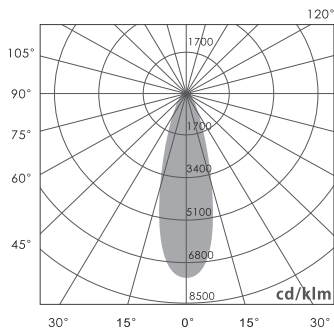

### TECHNICAL DRAWINGS

LIGHT BEAM ANGLE 15°

LIGHT BEAM ANGLE 10°-60°

LIGHT BEAM ANGLE 25°

LIGHT BEAM ANGLE 45°

LIGHT BEAM ANGLE 60°

Subject to technical changes · issued 02/2022

## LED-WallWasher 1000.x

BASE INFORMATION, PICTURES  
AND TECHNICAL SPECIFICATIONS

<b>DIMENSIONS [L X W X H]</b>	500/ 1,000 x 44 x 97 mm
<b>POWER CONSUMPTION</b>	18/24/27/30/36 W   see diagram
<b>NUMBER OF LEDS</b>	18/24/27/30   see diagram
<b>VOLTAGE</b>	24V DC
<b>LIGHT BEAM ANGLE</b>	15°/25°/45°/60°/10°-60°
<b>SERVICE LIFE</b>	LED 50,000 hours at 70% of mean luminous flux
<b>COLOUR TEMPERATURE</b>	Single colour   RGB   RGB 3in1
<b>CONTROL INTERFACE</b>	RGB suitable for DMX512
<b>CRI</b>	CRI > 80
<b>IP RATING</b>	IP66   Safety level III
<b>LUMINAIRE HOUSING</b>	Aluminium   PMMA, 5 mm or black powder-coated
<b>CONVERTER</b>	Overload protection Overtemperature protection Short-circuit protection -25° C to +45° C
<b>WEIGHT</b>	2.6 kg