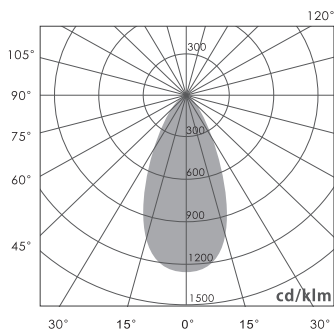

### TECHNICAL DRAWINGS

LIGHT BEAM ANGLE 15°

LIGHT BEAM ANGLE 10°-60°

LIGHT BEAM ANGLE 25°

LIGHT BEAM ANGLE 45°

LIGHT BEAM ANGLE 60°

Subject to technical changes · issued 02/2022

## LED-WallWasher 1000.x

BASE INFORMATION, PICTURES  
AND TECHNICAL SPECIFICATIONS

<b>DIMENSIONS [L X W X H]</b>	500/ 1,000 x 44 x 97 mm
<b>POWER CONSUMPTION</b>	18/24/27/30/36 W   see diagram
<b>NUMBER OF LEDS</b>	18/24/27/30   see diagram
<b>VOLTAGE</b>	24V DC
<b>LIGHT BEAM ANGLE</b>	15°/25°/45°/60°/10°-60°
<b>SERVICE LIFE</b>	LED 50,000 hours at 70% of mean luminous flux
<b>COLOUR TEMPERATURE</b>	Single colour   RGB   RGB 3in1
<b>CONTROL INTERFACE</b>	RGB suitable for DMX512
<b>CRI</b>	CRI > 80
<b>IP RATING</b>	IP66   Safety level III
<b>LUMINAIRE HOUSING</b>	Aluminium   PMMA, 5 mm or black powder-coated
<b>CONVERTER</b>	Overload protection Overtemperature protection Short-circuit protection -25° C to +45° C
<b>WEIGHT</b>	2.6 kg