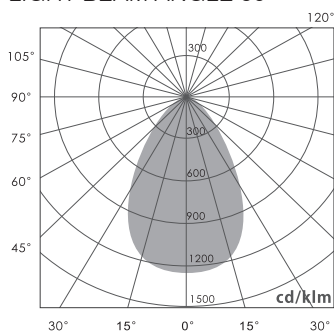

### TECHNICAL DRAWINGS

LIGHT BEAM ANGLE 15°

LIGHT BEAM ANGLE 10°-60°

LIGHT BEAM ANGLE 25°

LIGHT BEAM ANGLE 45°

LIGHT BEAM ANGLE 60°

Subject to technical changes · issued 02/2022

## LED-WallWasher 1000.x

BASE INFORMATION, PICTURES  
AND TECHNICAL SPECIFICATIONS

<b>DIMENSIONS [L X W X H]</b>	500/ 1,000 x 44 x 97 mm
<b>POWER CONSUMPTION</b>	18/24/27/30/36 W   see diagram
<b>NUMBER OF LEDS</b>	18/24/27/30   see diagram
<b>VOLTAGE</b>	24V DC
<b>LIGHT BEAM ANGLE</b>	15°/25°/45°/60°/10°-60°
<b>SERVICE LIFE</b>	LED 50,000 hours at 70% of mean luminous flux
<b>COLOUR TEMPERATURE</b>	Single colour   RGB   RGB 3in1
<b>CONTROL INTERFACE</b>	RGB suitable for DMX512
<b>CRI</b>	CRI > 80
<b>IP RATING</b>	IP66   Safety level III
<b>LUMINAIRE HOUSING</b>	Aluminium   PMMA, 5 mm or black powder-coated
<b>CONVERTER</b>	Overload protection Overtemperature protection Short-circuit protection -25° C to +45° C
<b>WEIGHT</b>	2.6 kg