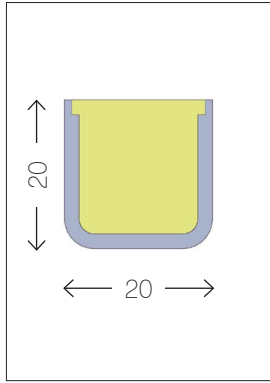

LED-LIGHTLINE VA

Recessed Luminaire | Stainless Steel

Standard/High-power/RGB

TECHNICAL DRAWINGS

Subject to technical changes · Issued 09/2020