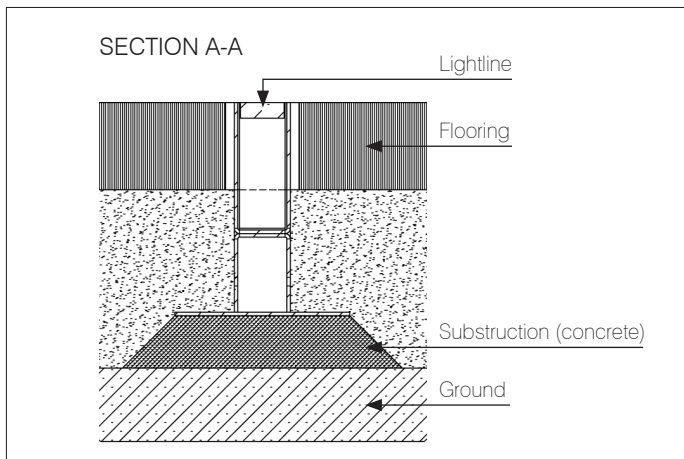

LED-LIGHTLINE VA

Recessed Luminaire | Stainless Steel

Standard/High-power/RGB

TECHNICAL DRAWINGS

Subject to technical changes · Issued 09/2020