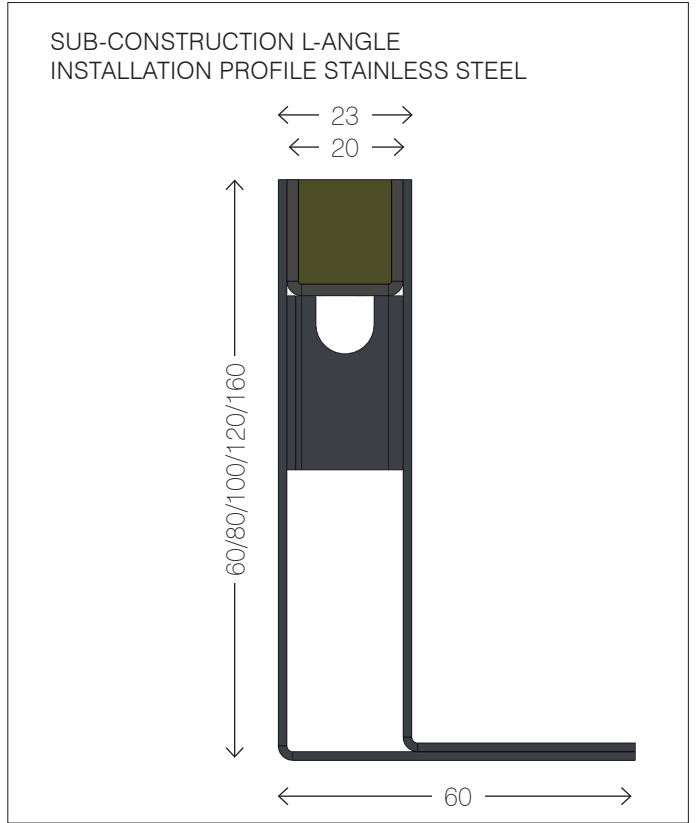

LED-LIGHTLINE VA

Recessed Luminaire | Stainless Steel

Standard/High-power/RGB

TECHNICAL DRAWINGS

Subject to technical changes · Issued 09/2020