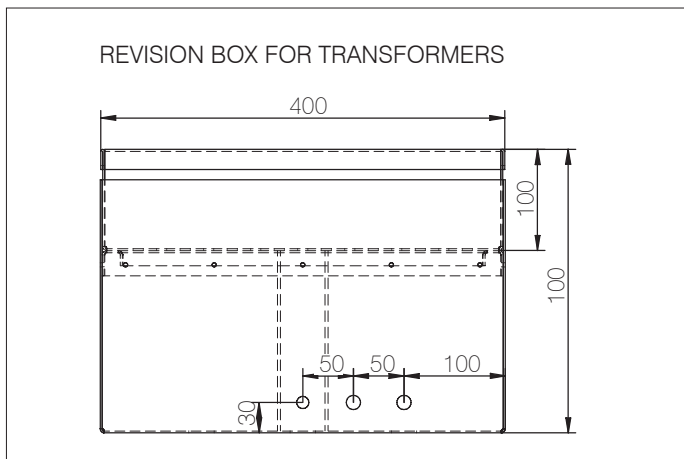

LED-LIGHTLINE VA

Recessed Luminaire | Stainless Steel

Standard/High-power/RGB

TECHNICAL DRAWINGS

Subject to technical changes · Issued 09/2020