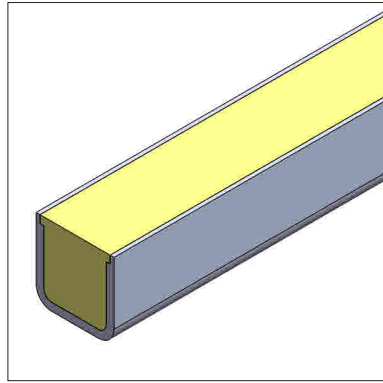

LED-LIGHTLINE VA

Recessed Luminaire | Stainless Steel

Standard/High-power/RGB

TECHNICAL DRAWINGS

Subject to technical changes · Issued 09/2020