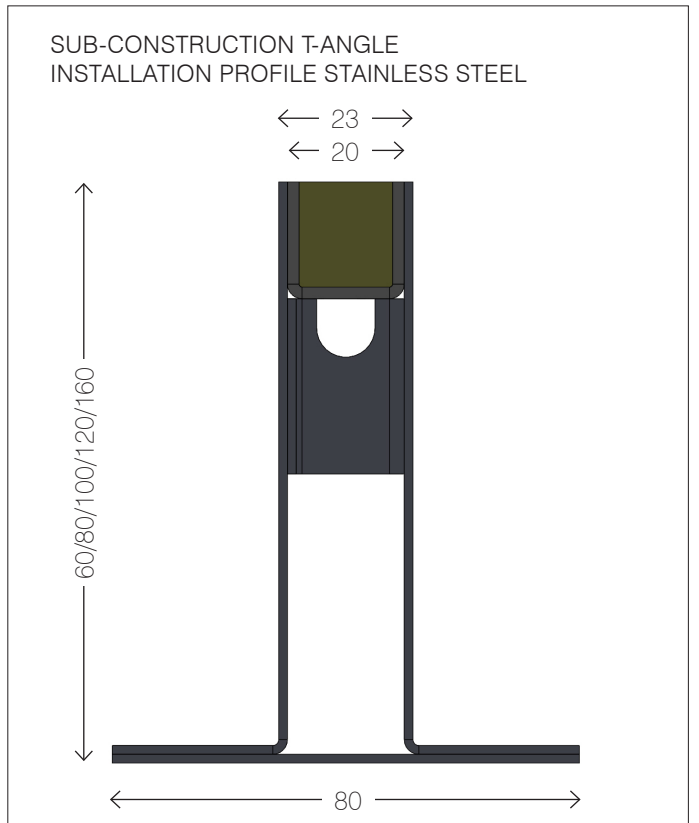

LED-LIGHTLINE VA

Recessed Luminaire | Stainless Steel

Standard/High-power/RGB

TECHNICAL DRAWINGS

Subject to technical changes · Issued 09/2020